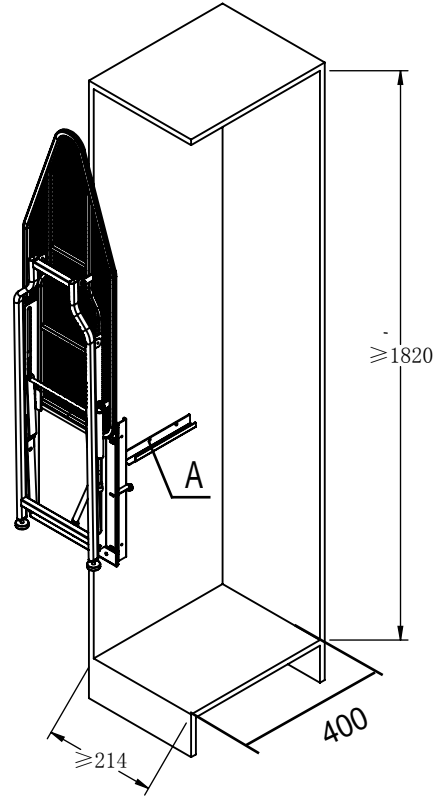

Instruction

Accessories List

ST4*14 8PCS

right side installation:
loosen left side and right side
screws(6pcs) revolve frame 180°
and then tighten the screws