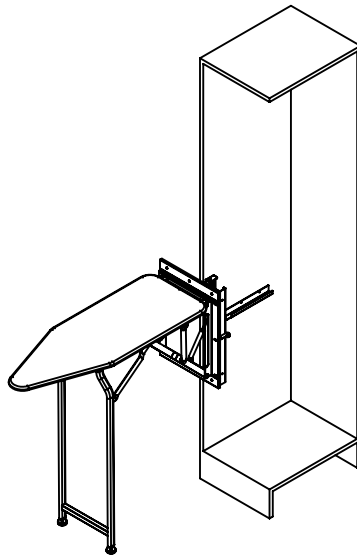

Instruction

Accessories List

ST4*14 8PCS

right side installation:
loosen left side and right side
screws(6pcs) revolve frame 180°
and then tighten the screws