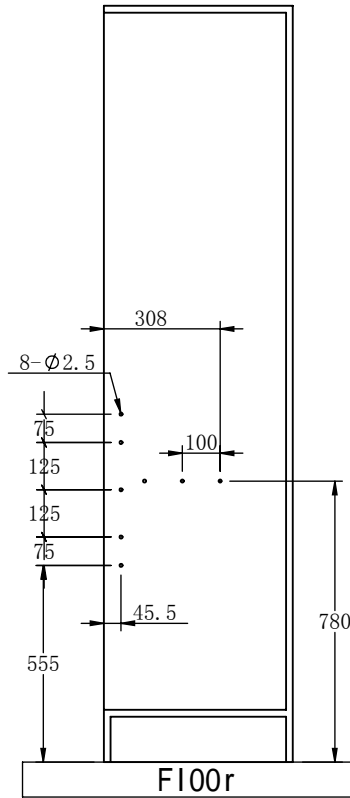

Instruction

Accessories List

ST4*14 8PCS

right side installation:
loosen left side and right side
screws(6pcs) revolve frame 180°
and then tighten the screws